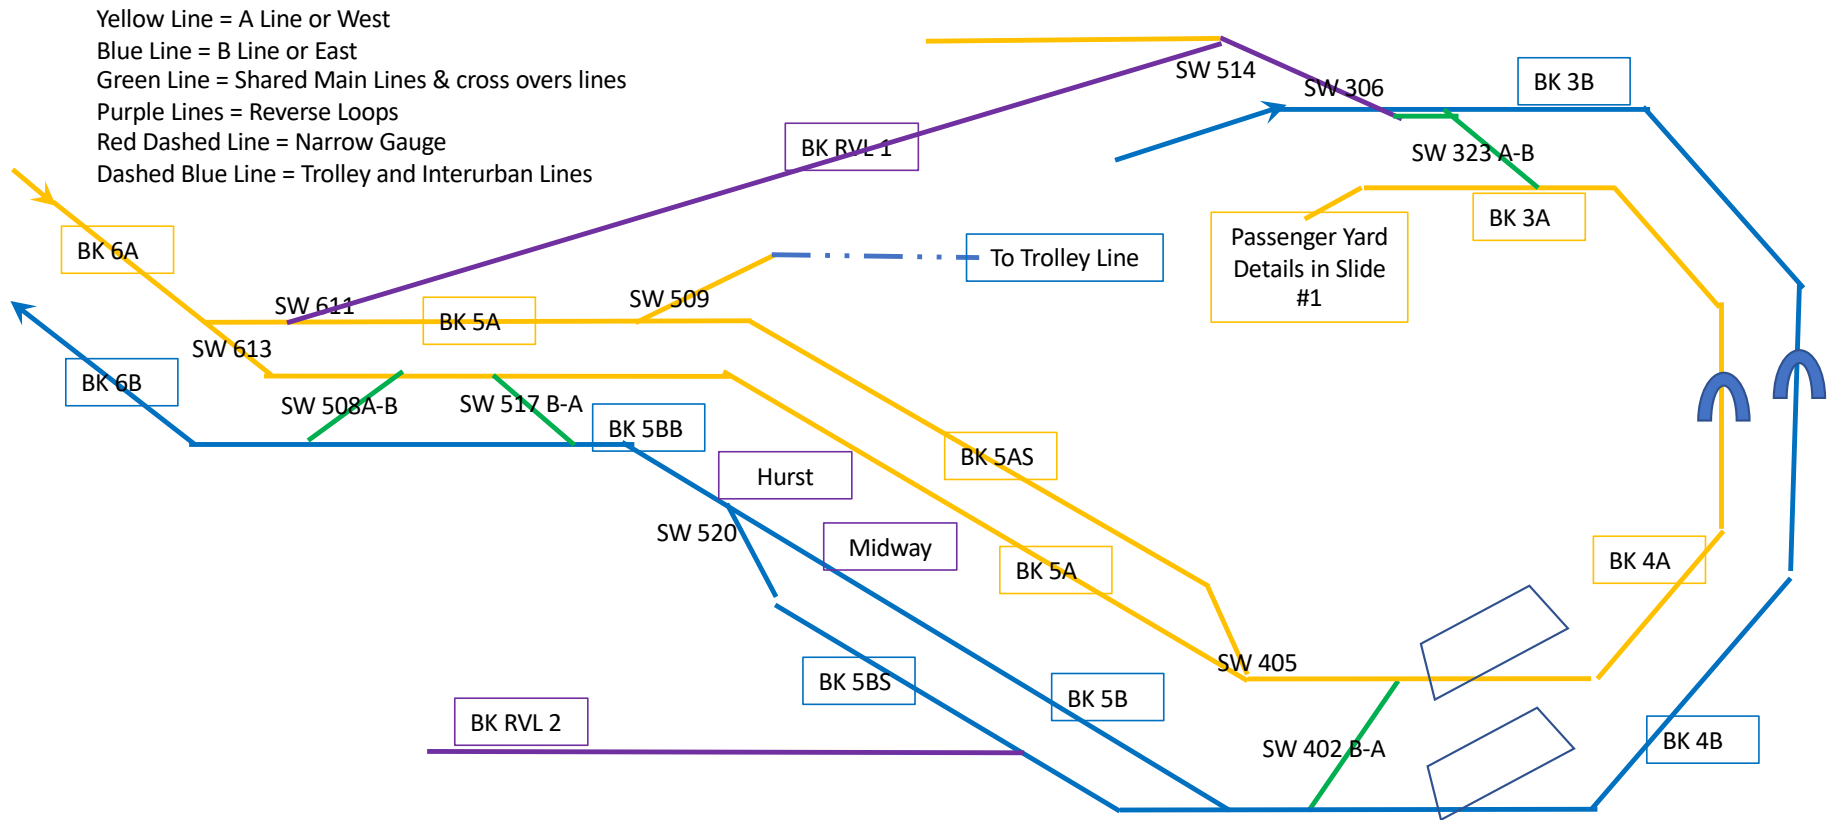

ACCRS Blocks 6A,6B,5A,5AS,5B,5BS,4A,4B, 3A-B

Mallard & Midway Area

Blocks 8A-B, 7A-B, 7S, & 6A-B (Mallard)

Dougherty / Dublin & Blocks 9A,B, 1A,B,& S (South End)

THE END

- Note: Narrow Gauge & Trolley / interurban line are not shown at this time